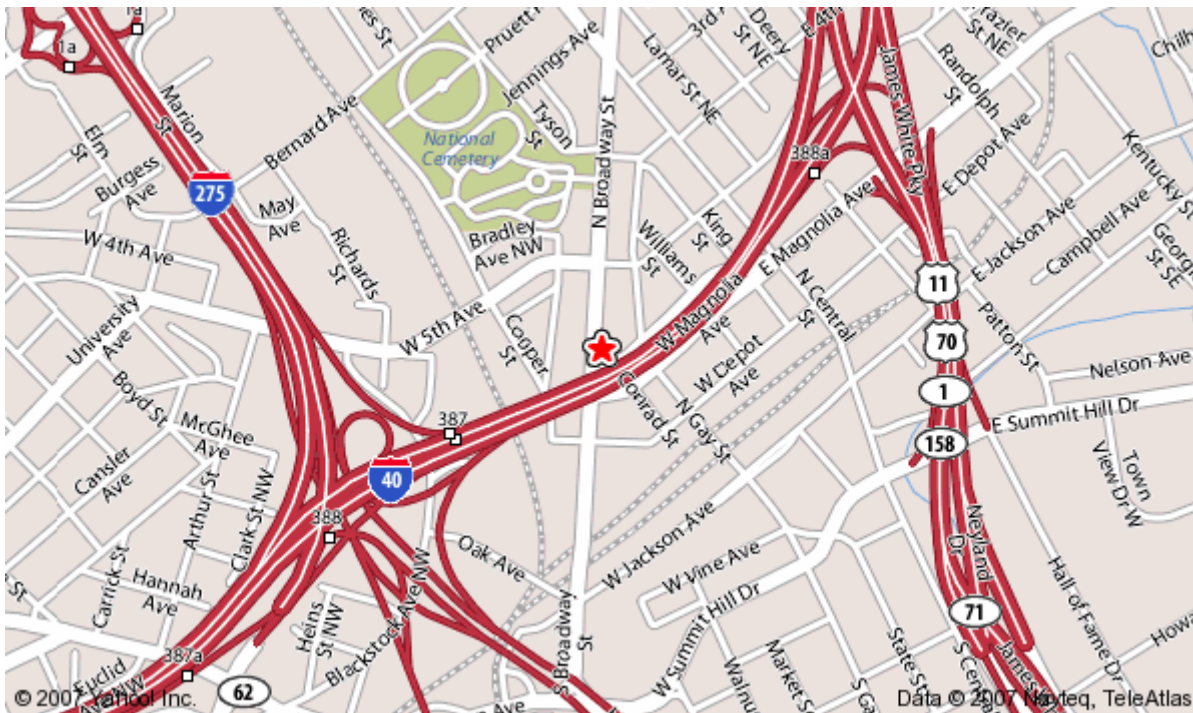

Restoring Lives in Jesus' Name

Directions to Knox Area Rescue Ministries

418 N. Broadway Street
Knoxville, TN 37917
865-673-6540

From West:

- Take I-40 East to exit #388.
- Take the right hand split on the exit ramp labeled “Western Ave. Summit Hill”.
- At the end of the ramp, turn left at the light. This will put you on Western Ave.
- Go straight to West Summit Hill
- Make a left on South Gay St. (by the Crowne Plaza)
- Make a left at the light on W. Fifth Ave
- Make a left at the light on N. Broadway
- Go around the detour sign, KARM will be on your left
- Park inside the black fenced-in area (sign says KARM Parking)
- Enter through the front entry way, up the ramp to the Chapel and staff will direct you from there.

From East:

- Take I-40 West to the Hall of Fame Exit.
- Turn left onto Hall of Fame from the off ramp.
- Follow Hall of Fame to the 3rd traffic light and turn right. This will put you on Fifth Avenue.
- Follow Fifth Avenue through the next two traffic lights. After you go through the second light, turn left onto Broadway where KARM is one block down on the left. If you go under the Interstate overpass you have gone too far.
- Park inside the black fenced-in area.
- Enter through the front entry way, up the ramp to the Chapel and staff will direct you from there.